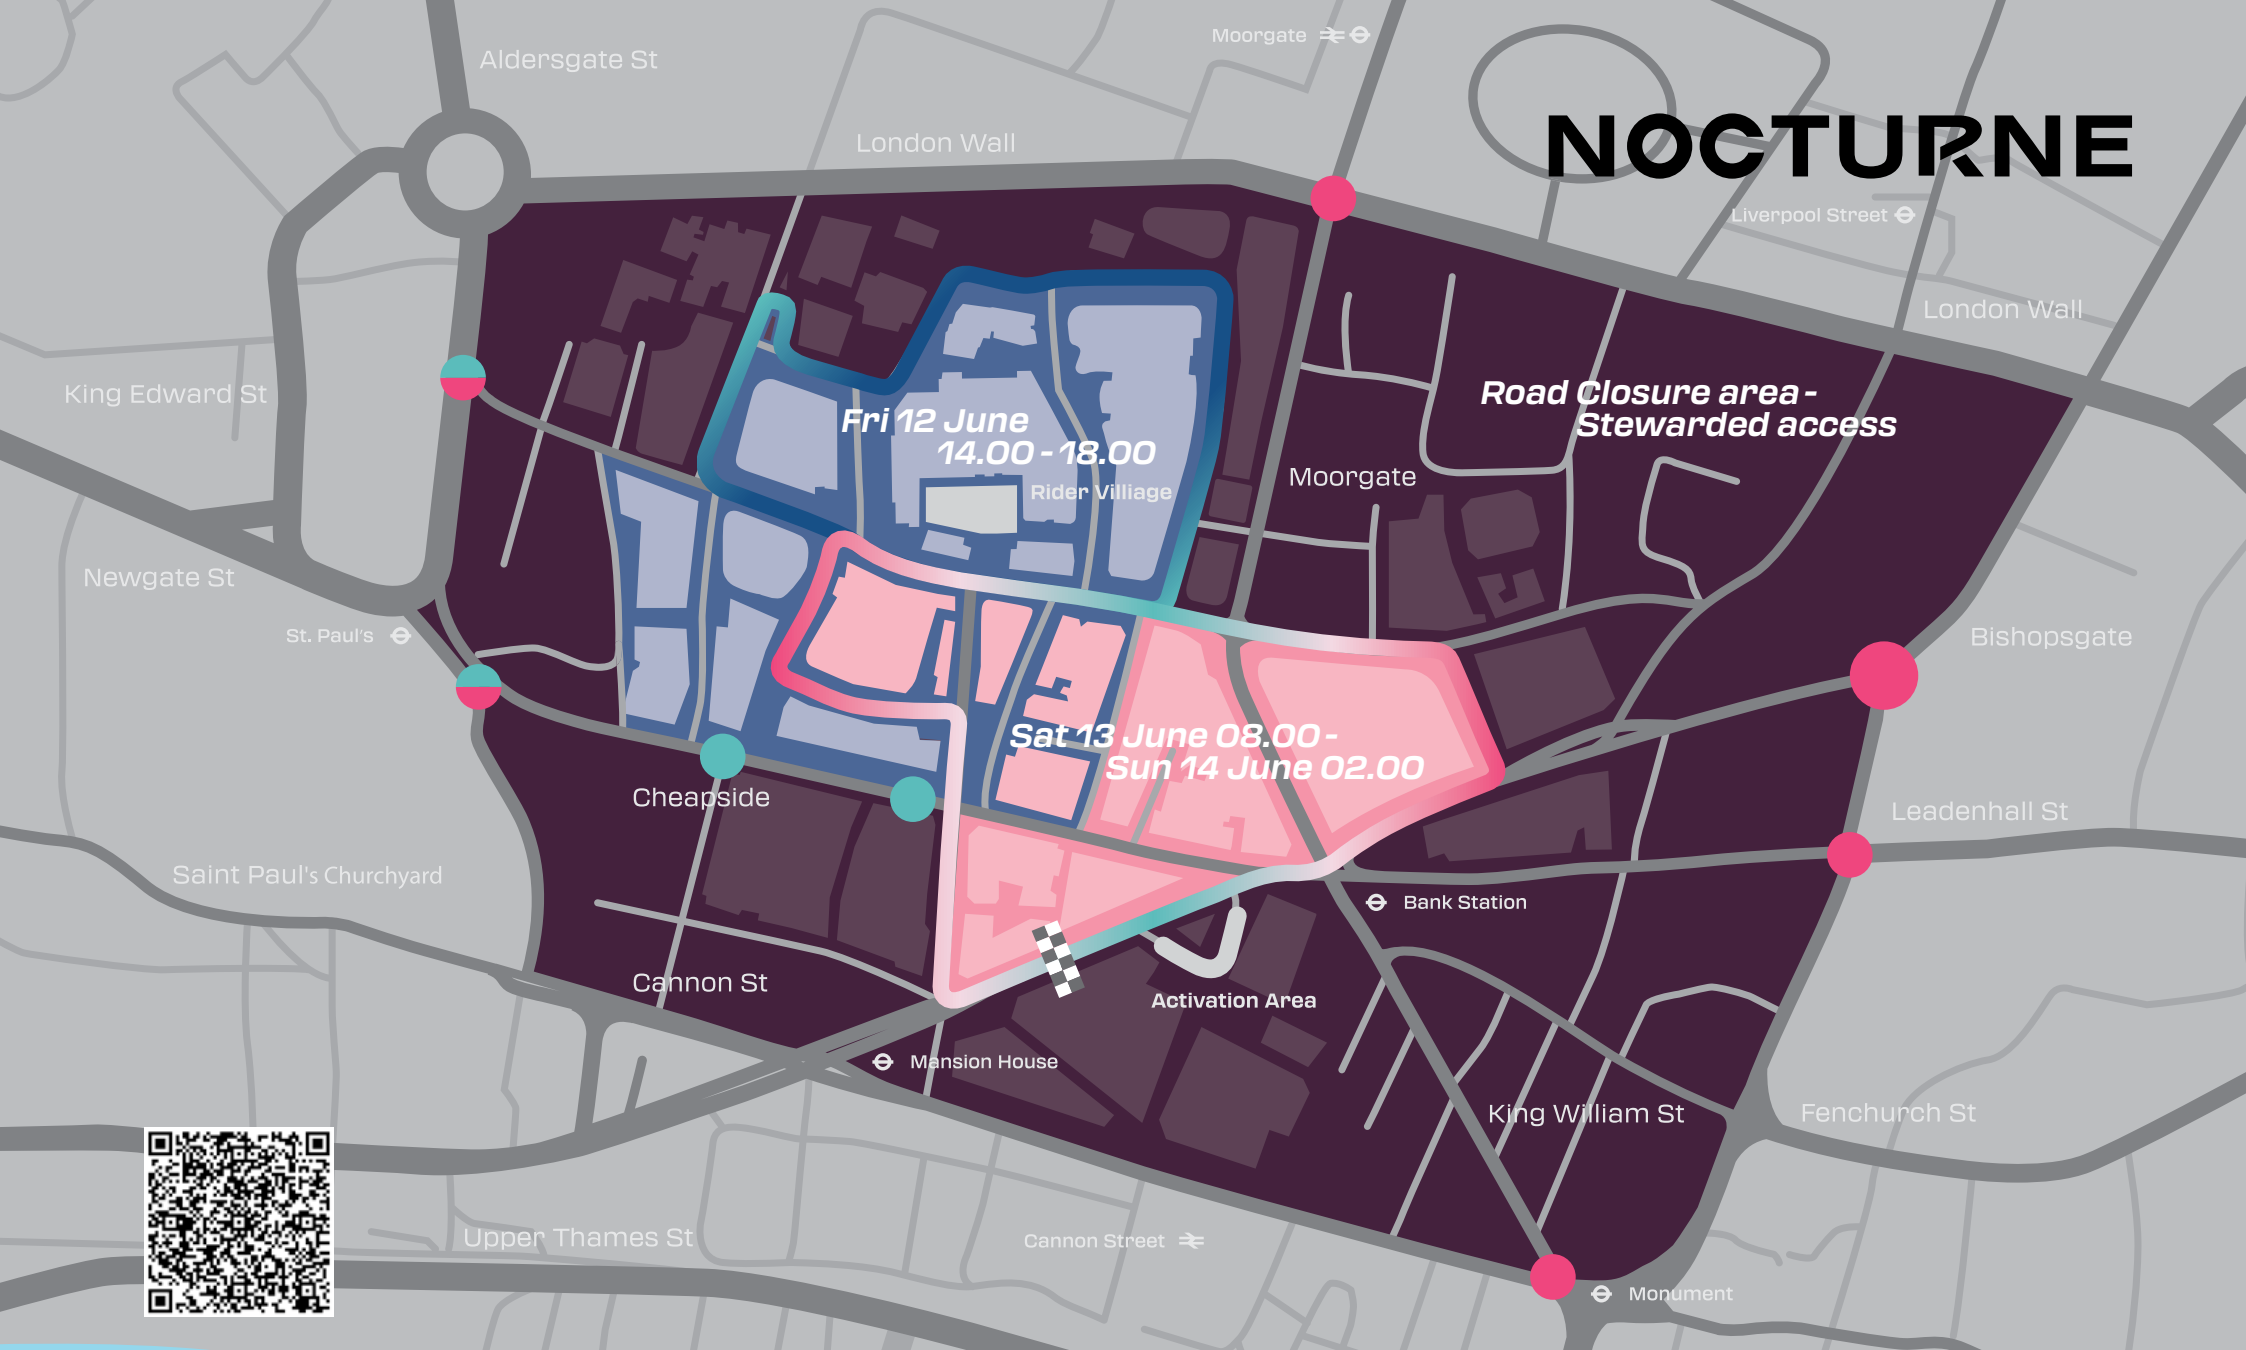

Road closure times:

Fri 12 June: 14:00 to 18:00 and Sat 13 June 08:00 to Sun 14 June 02:00

Please refer to shaded area on the road closure map to see all roads affected.

Access points on the map indicate a stewarded area where locals can be facilitated to roads off the race route when safe to do so. Please contact us if you have a specific vehicle access requirement during the closures.

ROAD CLOSURES

Directly affected roads - please refer to shaded area on map to see all roads affected

	Road name	Fri 12 June	Sat 13 June
⓪	Aldermanbury	14:00 - 18:00	08:00 - Sun 02:00
⓪	Bartholomew Lane		08:00 - Sun 02:00
⓪	Basinghall Avenue	14:00 - 18:00	08:00 - Sun 02:00
⓪	Basinghall Street	14:00 - 18:00	08:00 - Sun 02:00
⓪	Cheapside	14:00 - 18:00	08:00 - Sun 02:00
⓪	Coleman Street	14:00 - 18:00	08:00 - Sun 02:00
⓪	Cornhill		08:00 - Sun 02:00
⓪	Gresham Street	14:00 - 18:00	08:00 - Sun 02:00
⓪	Gutter Lane	14:00 - 18:00	
⓪	King William Street		08:00 - Sun 02:00
⓪	Lombard Street		08:00 - Sun 02:00
⓪	Lothbury		08:00 - Sun 02:00
⓪	Love Lane	14:00 - 18:00	08:00 - Sun 02:00
⓪	Mansion House Street		08:00 - Sun 02:00
⓪	Milk Street	14:00 - 18:00	08:00 - Sun 02:00
⓪	Old Jewry	14:00 - 18:00	08:00 - Sun 02:00
⓪	Poultry	14:00 - 18:00	08:00 - Sun 02:00
⓪	Princes Street		08:00 - Sun 02:00
⓪	Queen Street (Queen Victoria St to Cheapside)	14:00 - 18:00	08:00 - Sun 02:00
⓪	Queen Victoria Street (Queen St to Poultry)	14:00 - 18:00	08:00 - Sun 02:00
⓪	Russia Row	14:00 - 18:00	08:00 - Sun 02:00
⓪	Threadneedle Street		08:00 - Sun 02:00
⓪	Trump Street	14:00 - 18:00	08:00 - Sun 02:00
⓪	Wood Street	12:00 - 19:00	08:00 - Sun 02:00

Watch the action - the event is free to attend so head down to soak up the atmosphere and cheer on the racers.

NOCTURNE

Friday 12 June

Use QR code to view on Google maps

 Friday race circuit

 Friday road closure area

 Friday local access point

Saturday 13 June

 Saturday race circuit

 Saturday road closure area

 Saturday access only

 Saturday local access point